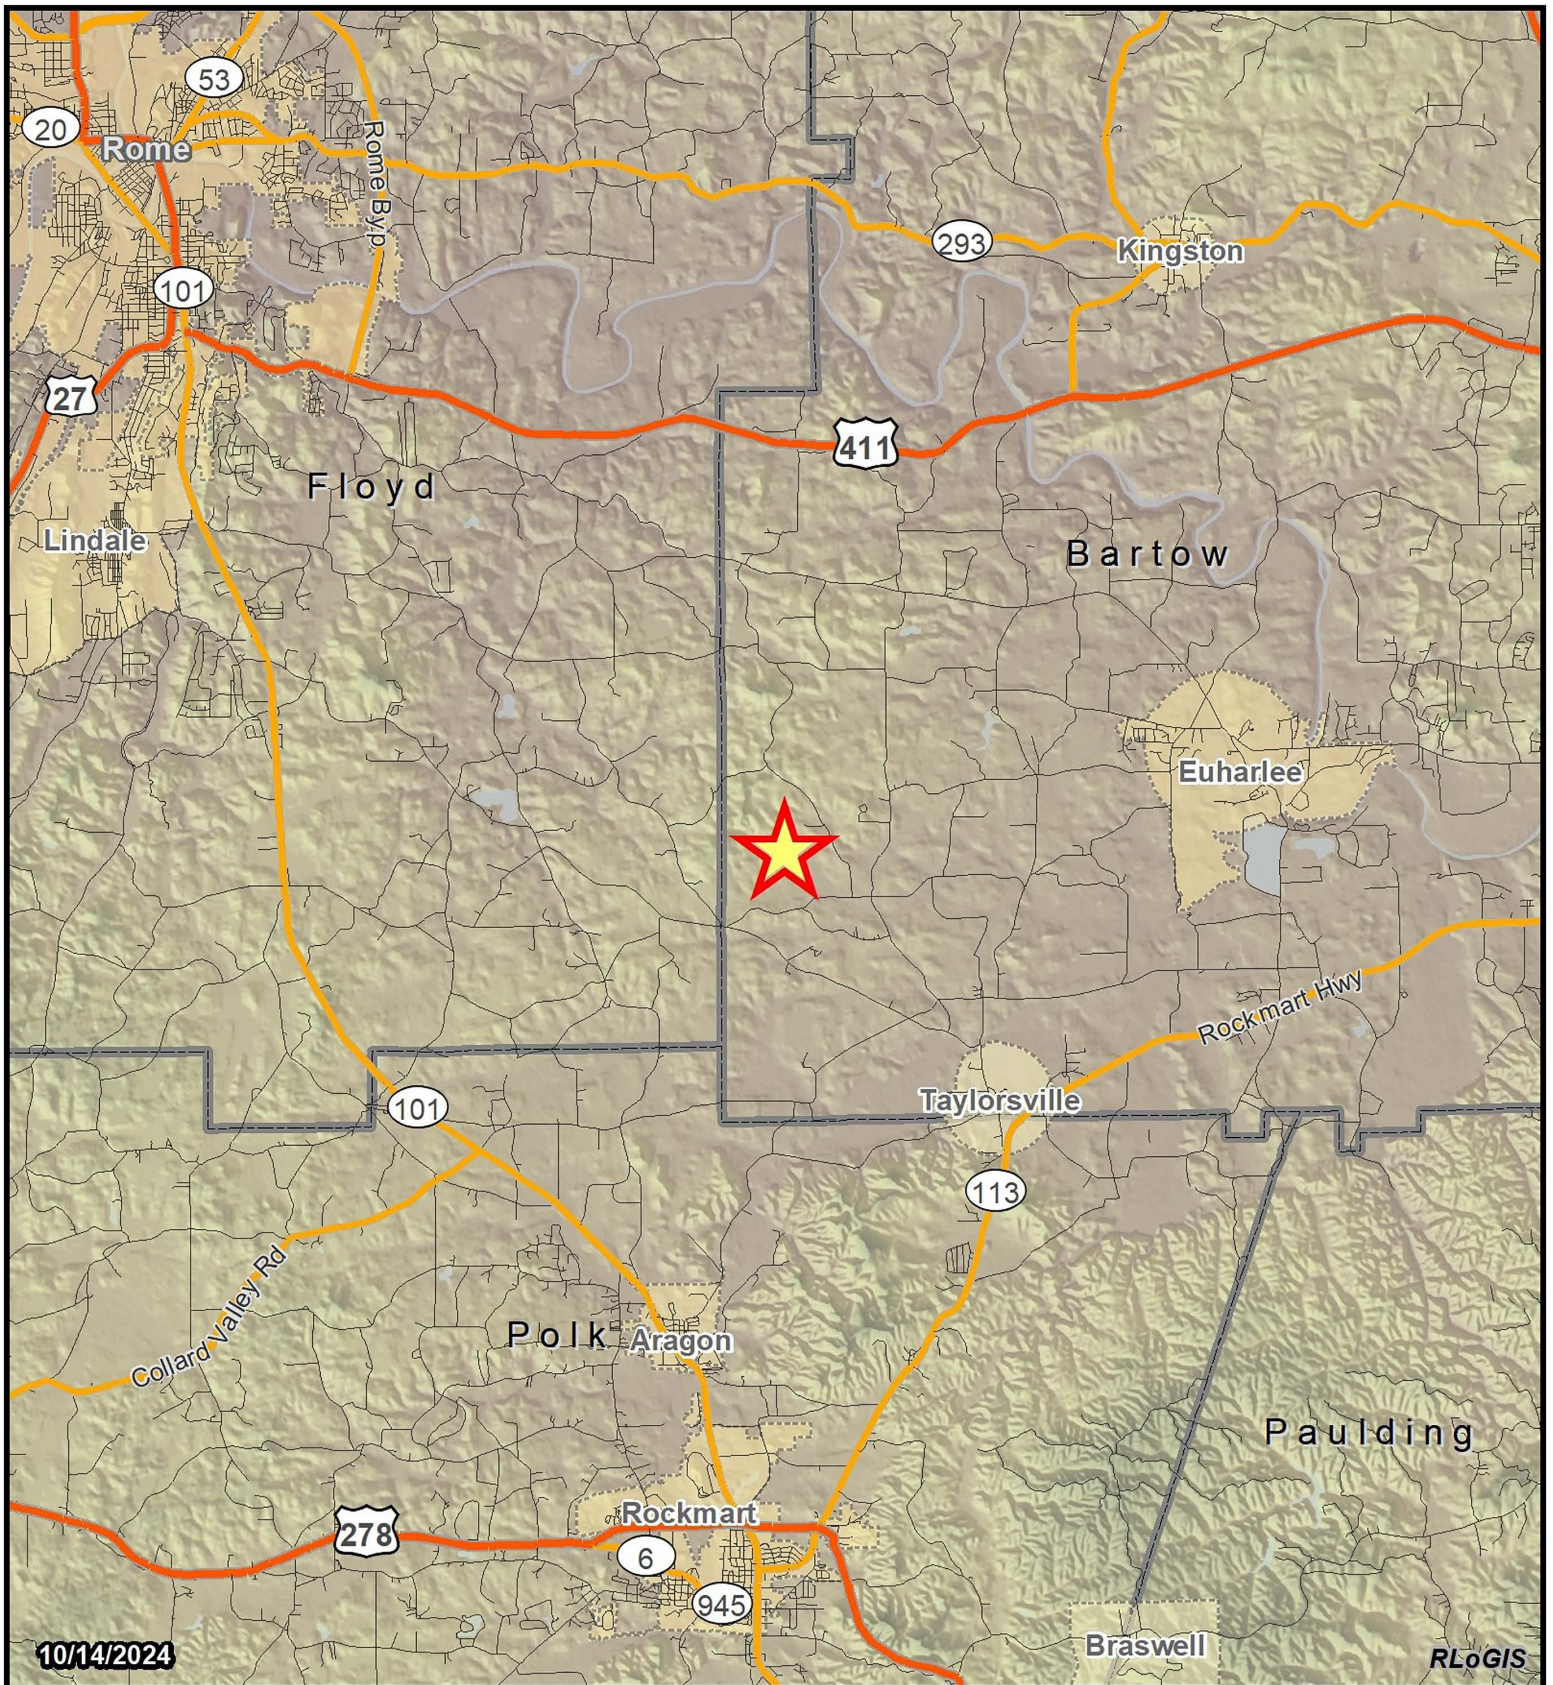

Southern Land Exchange, LLC

Southern
Land Exchange

Bartow County, GA

±602.83 Acres

This map is for illustrative purposes only. There is no warranty on acreage, explicit or implied