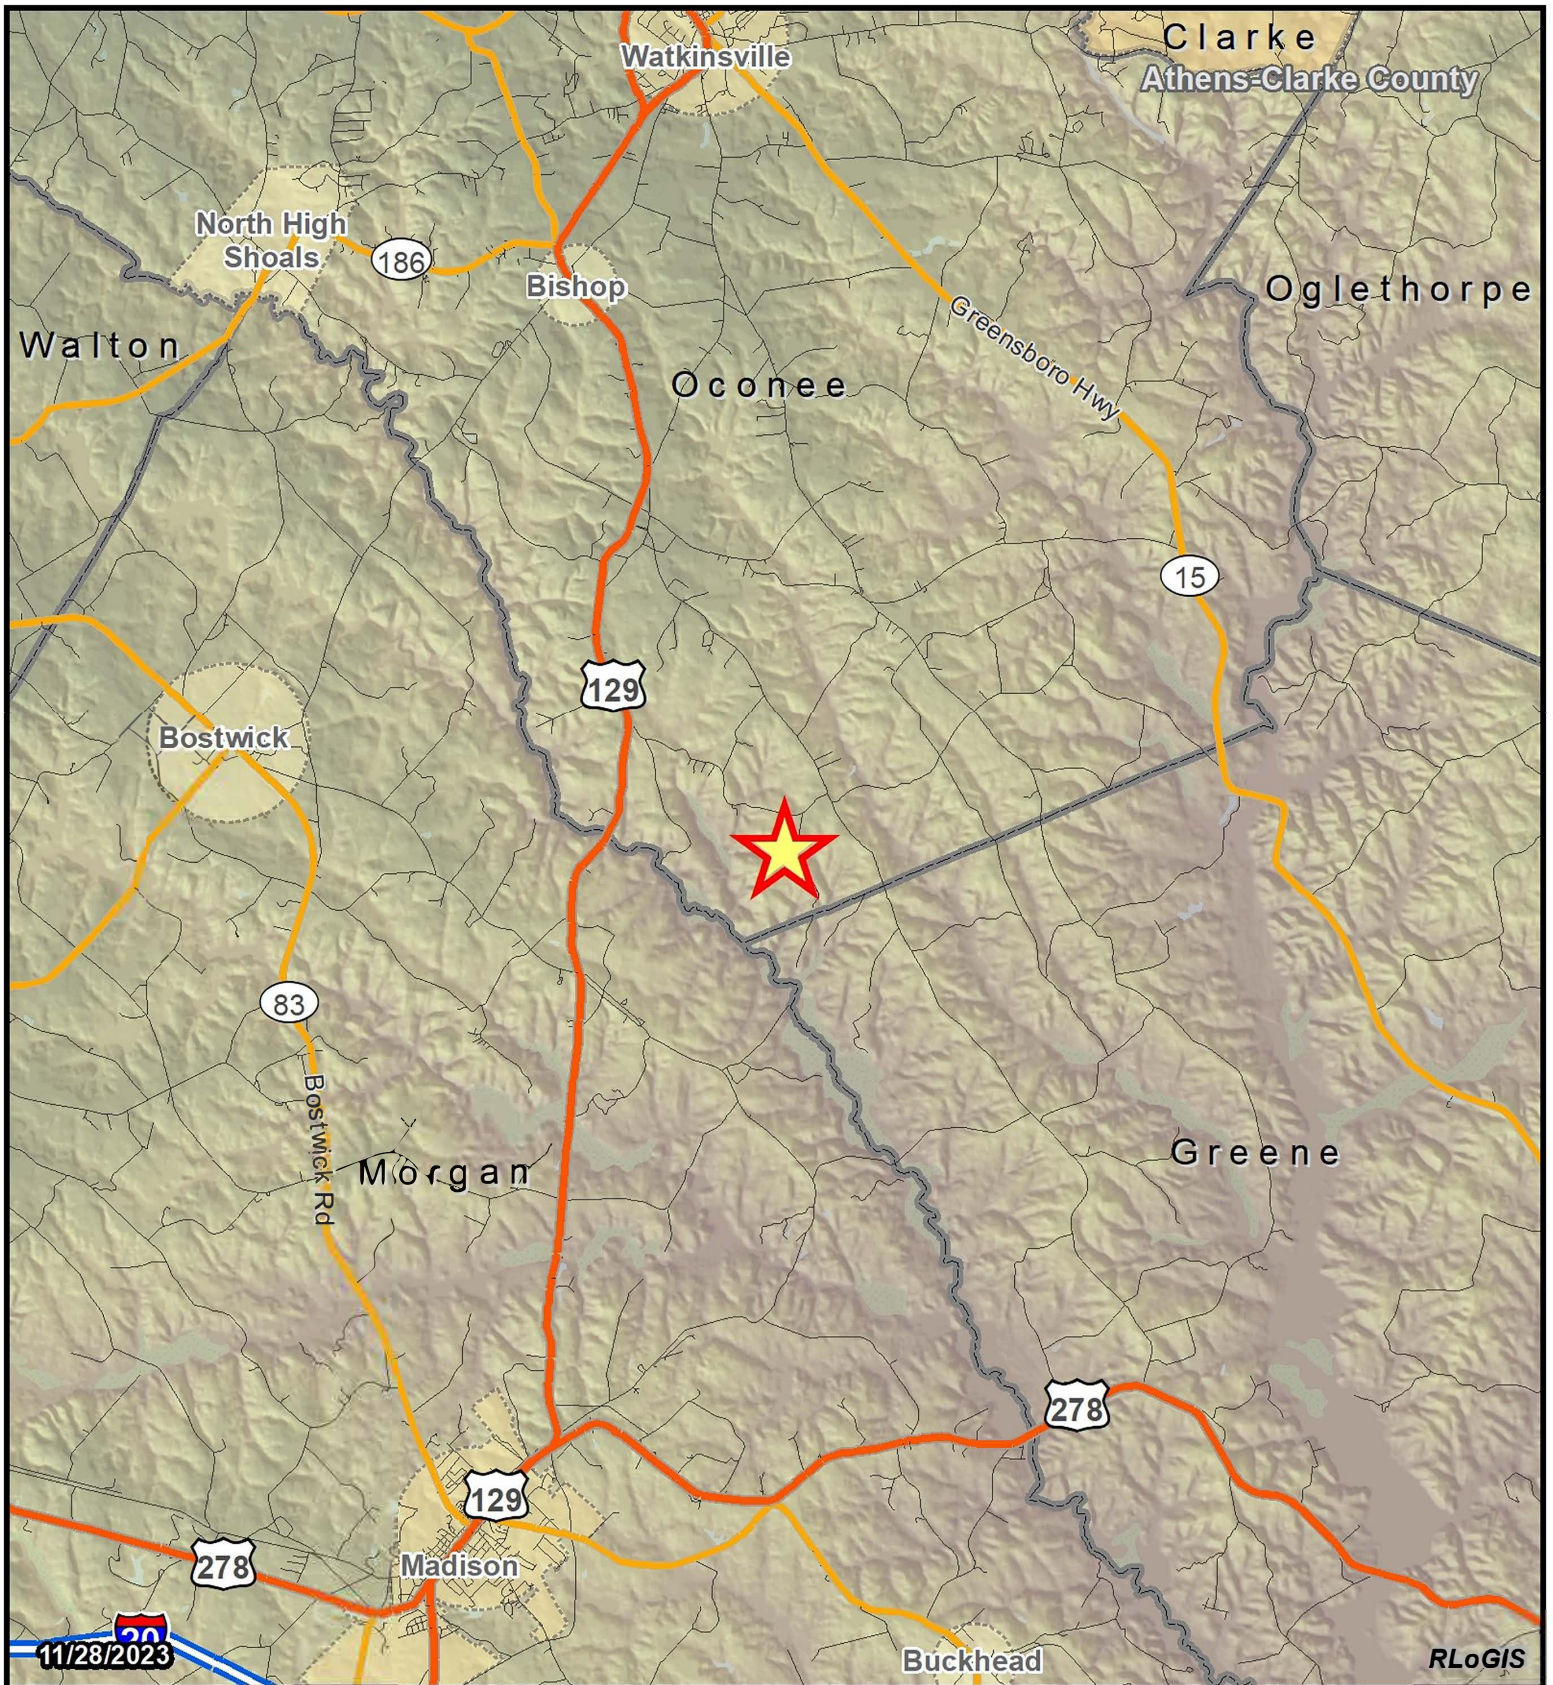

Southern Land Exchange, LLC

Southern
Land Exchange

Oconee County, GA
+/-53.26 Acres

This map is for illustrative purposes only. There is no warranty on acreage, explicit or implied